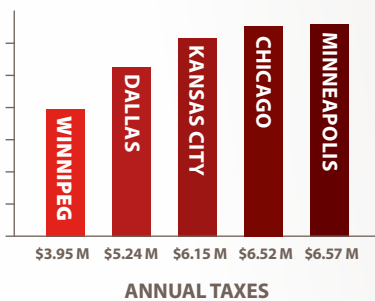

Low Corporate Income Taxes

Case study: CentrePort-based agribusiness operation