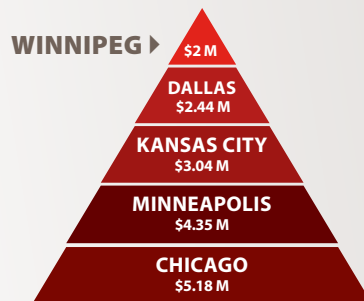

Prime Industrial Land

Case study: Land costs for 20 acres

Leading Industries

Pork processing

Grain and oilseed milling

Agricultural implement manufacturing

Grains Product Development
(Canadian International Grains Institute)