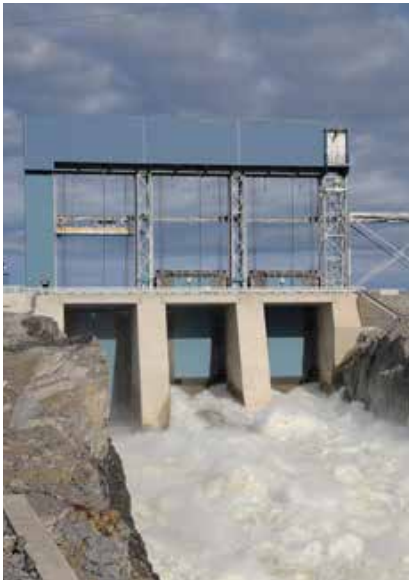

Agribusiness Sector

GROW WITH US