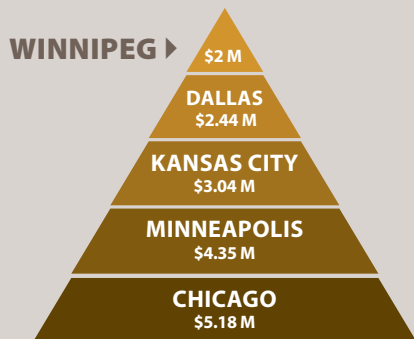

Prime Industrial Land

Case study:
Land costs
for 20 acres

Supporting Innovation

- No tariffs on imports of manufacturing components
- Strong manufacturing investment and tax credits (buildings, machines & equipment 80% refundable)
- Large composites cluster (access to university intellectual property, Composites Innovation Centre)
- Incentives for commercialization; tax increment financing

Shovel-ready land for all size projects